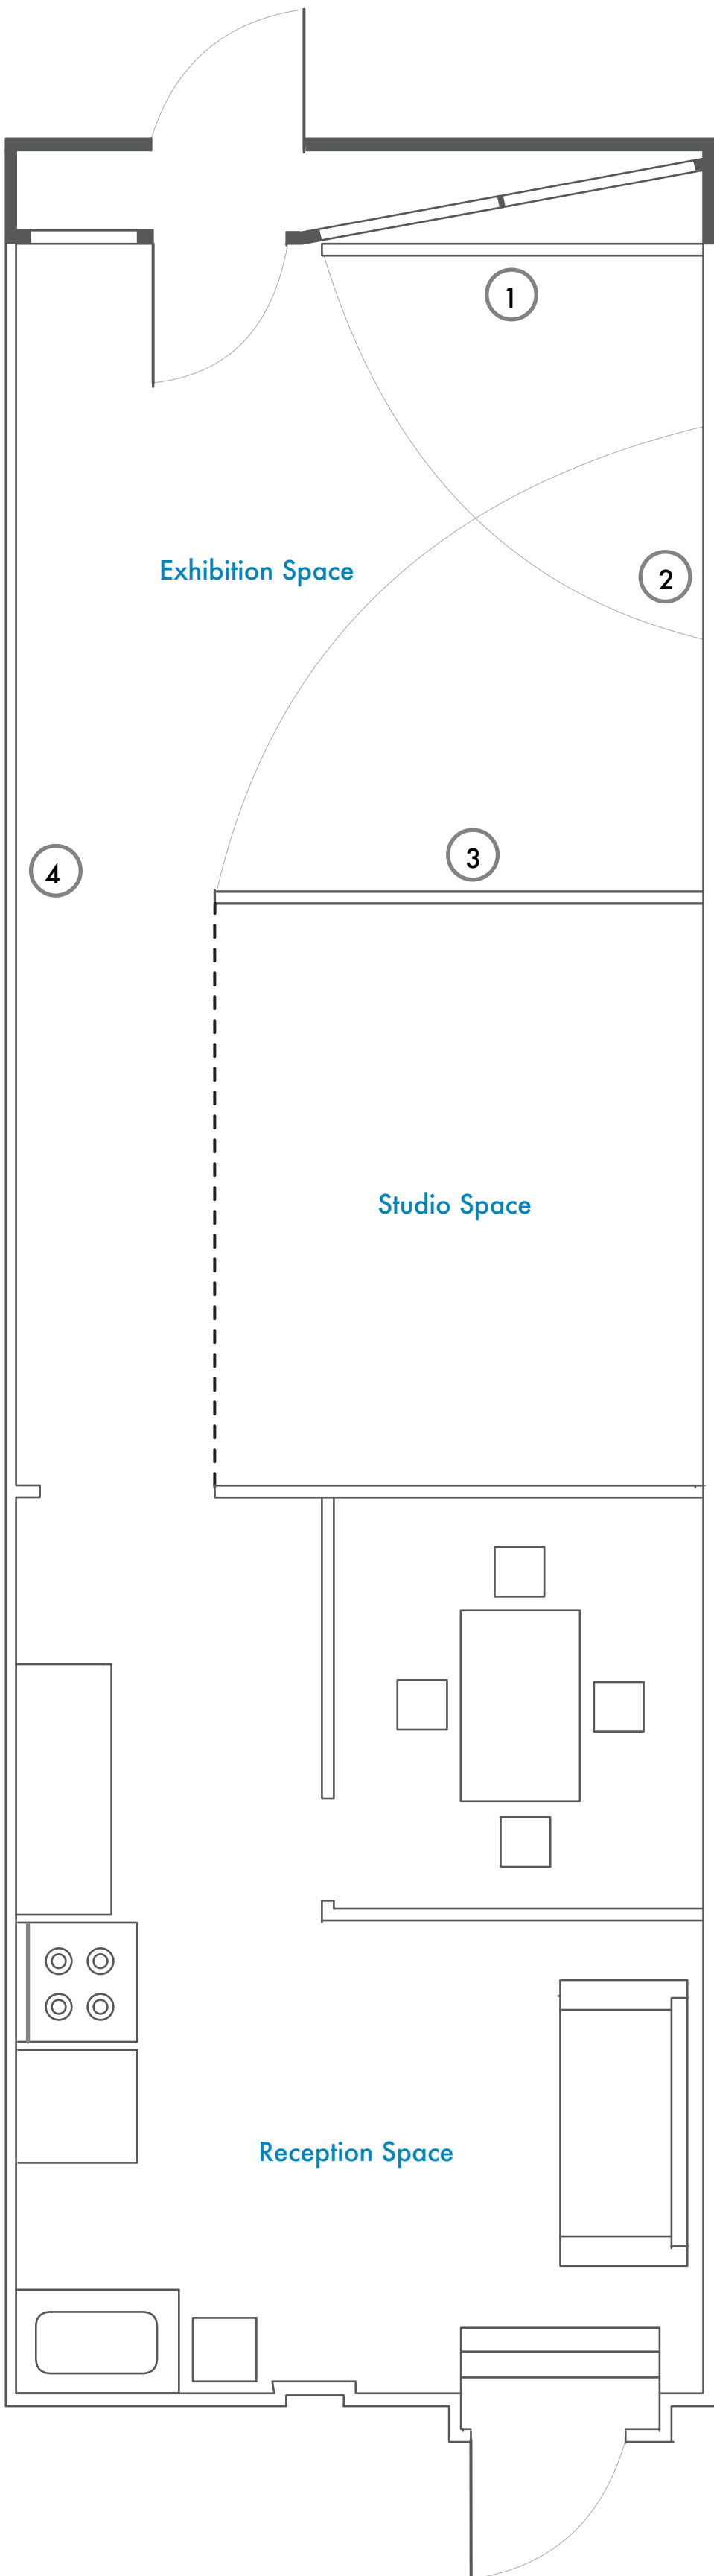

Columbia Street, Vancouver, Canada

304  
days

- ① 96" (width) X 81" (height)
- ② 159" (width) X 102" (height)
- ③ 120" (width) X 96" (height)
- ④ 306" (width) X 102" (height)
  
- \* Temporary wall will be put up during the course of exhibitions.